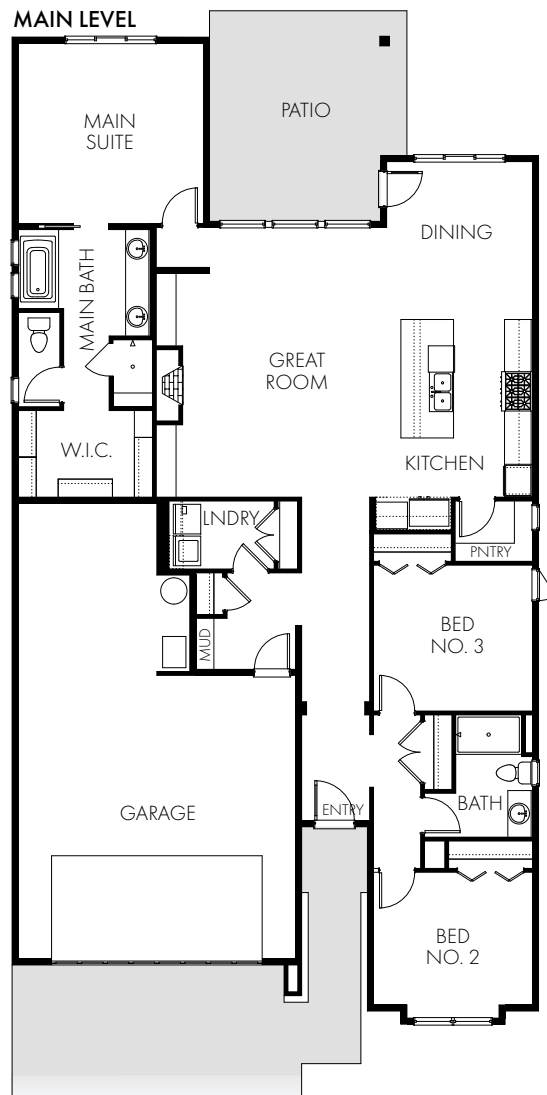

WESTON

BLACKROCK HOMES

3 bed 2 bath 3 car 1889 sq ft

[BlackrockHomes.com](https://www.BlackrockHomes.com)

Actual floorplan may vary from pictured plan and subject to change without notification. See Sales Team for more details. BTVA. 🏠