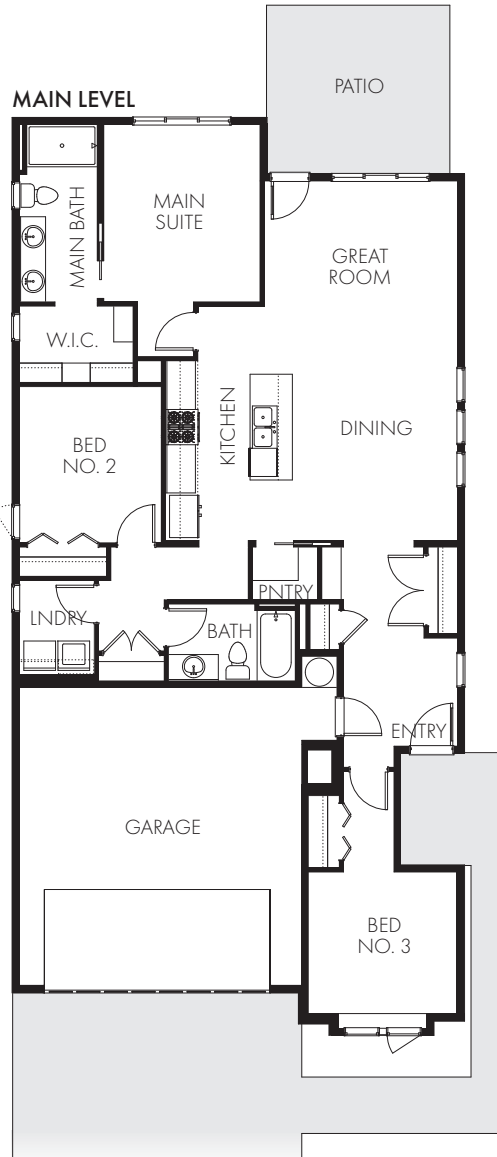

TROON

BLACKROCK HOMES

 3 bed

 2 bath

 2 car

 1455 sq ft

BlackrockHomes.com

Actual floorplan may vary from pictured plan and subject to change without notification. See Sales Team for more details. BTVA. 