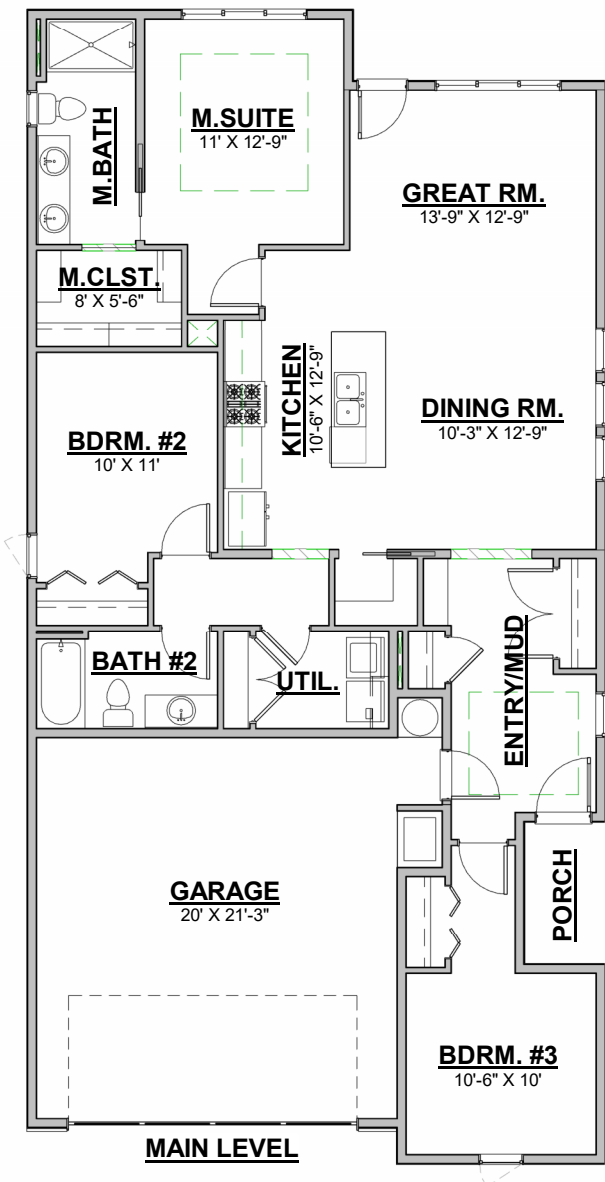

BLACKROCK HOMES

PLAN: TROON

(1455 FT²)

MAIN LEVEL