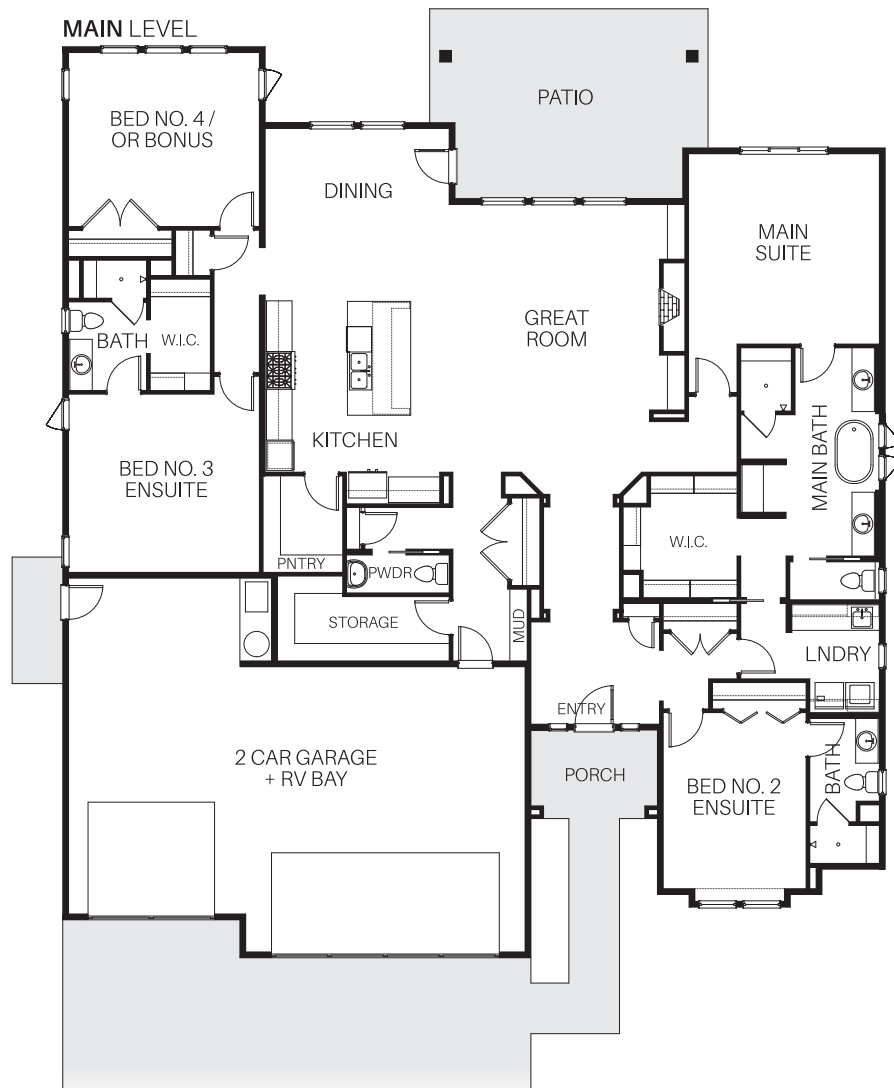

SELWAY

BLACKROCK HOMES

4 bed 3.5 bath 2 car + RV 3010 sq ft

BlackrockHomes.com

Actual floorplan may vary from pictured plan and subject to change without notification. See Sales Team for more details. BTVA. 🏠