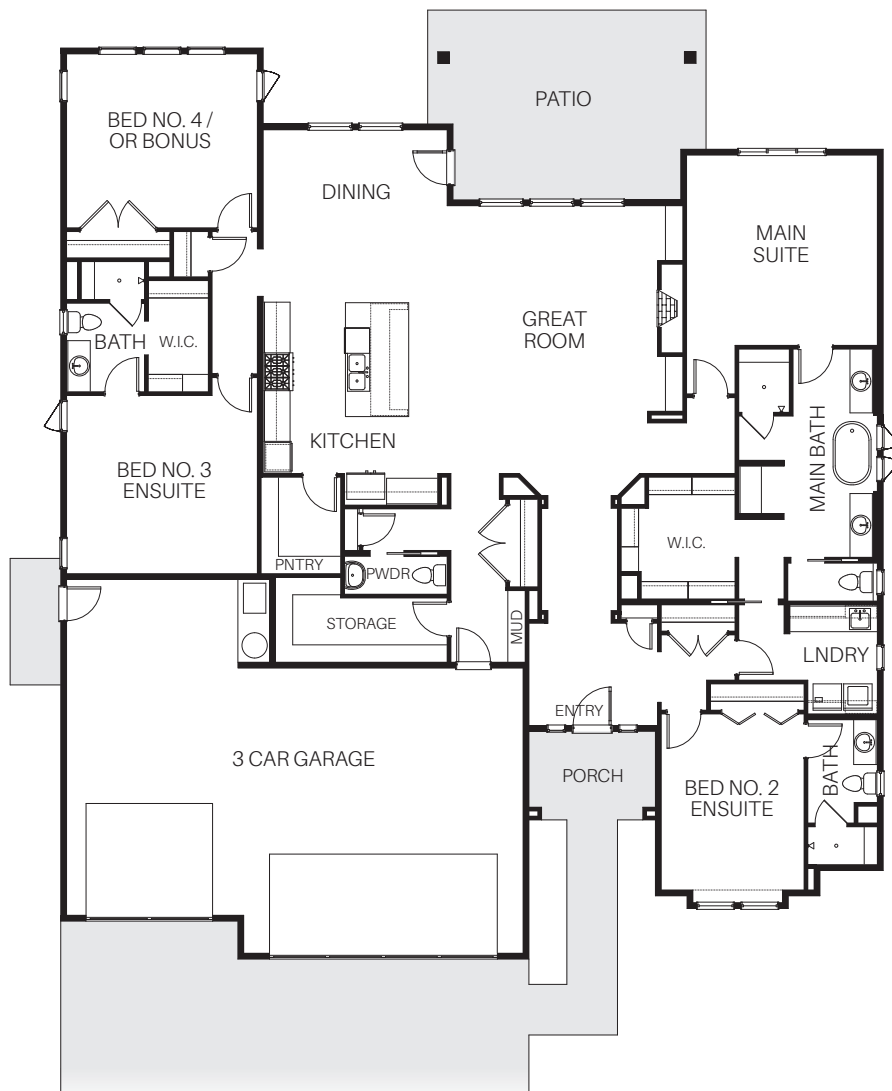

SELWAY

BLACKROCK HOMES

4 bed 3.5 bath 3 car 3010 sq ft

BlackrockHomes.com

Actual floor plan may vary from pictured plan and subject to change without notification. See Sales Team for more details. BTVA.