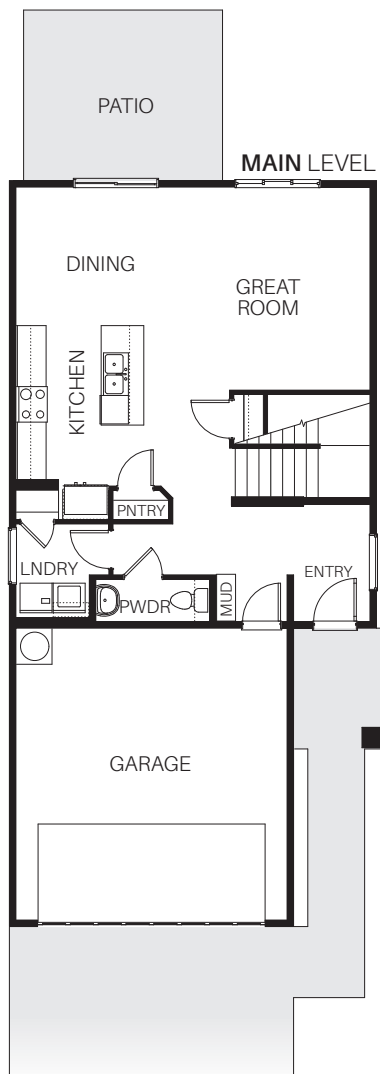

SEDONA

BLACKROCK HOMES

4 bed

2.5 bath

2 car

1804 sq ft

BlackrockHomes.com

Actual floorplan may vary from pictured plan and subject to change without notification. See Sales Team for more details. BTVA. 🏠