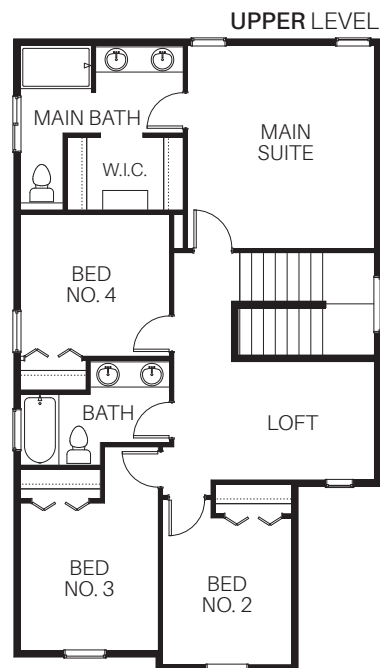

SEDONA

BLACKROCK HOMES

4 bed

2.5 bath

2 car

1804 sq ft

BlackrockHomes.com

Actual floorplan may vary from pictured plan and subject to change without notification. See Sales Team for more details. BTVA. 🏠