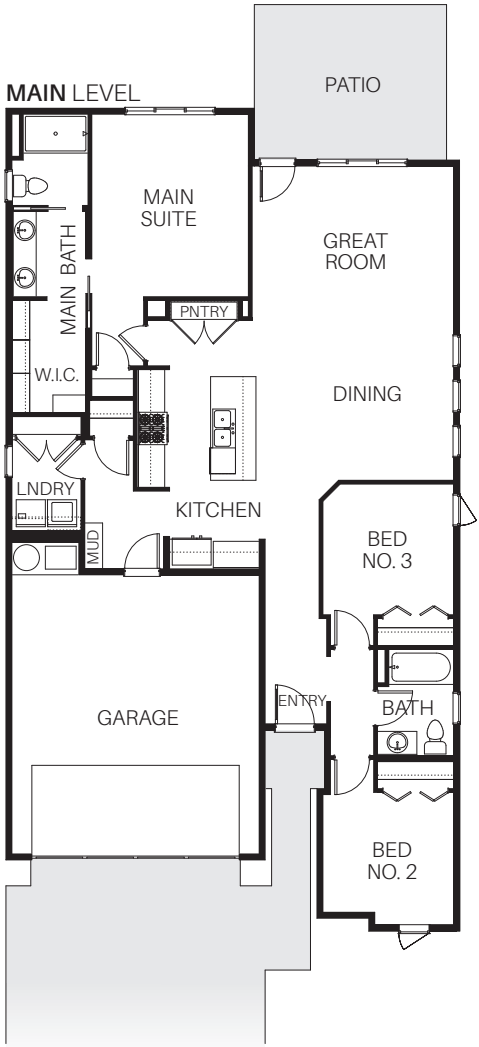

PEORIA

BLACKROCK HOMES

3 bed

2 bath

2 car

1532 sq ft

BlackrockHomes.com

Actual floor plan may vary from pictured plan and subject to change without notification. See Sales Team for more details. BTVA. 🏠