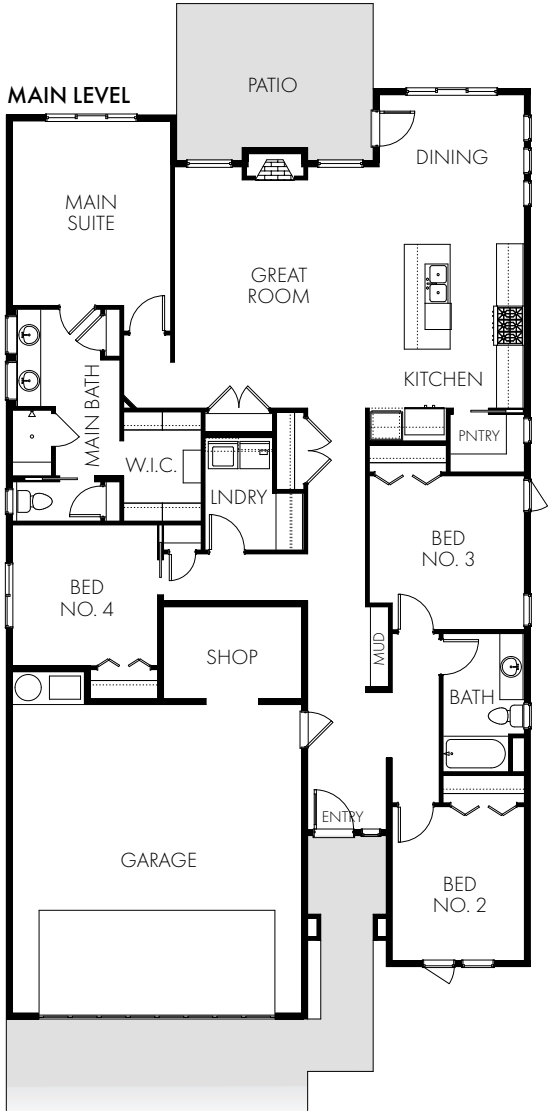

KINCAID

BLACKROCK HOMES

4 bed 2 bath 2 car 1968 sq ft

BlackrockHomes.com

Actual floorplan may vary from pictured plan and subject to change without notification. See Sales Team for more details. BTVA. 🏠