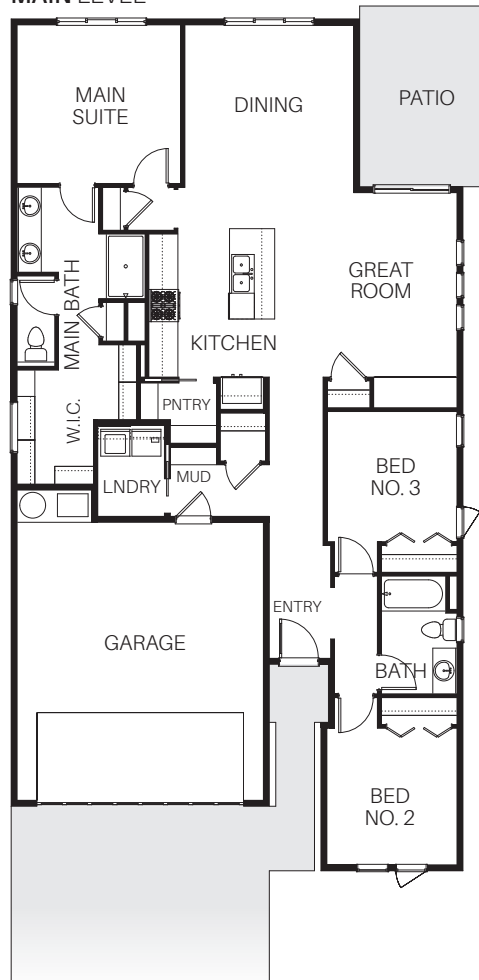

HAVASU

BLACKROCK HOMES

 3 bed

 2 bath

 2 car

 1589 sq ft

MAIN LEVEL

[BlackrockHomes.com](https://www.BlackrockHomes.com)

Actual floorplan may vary from pictured plan and subject to change without notification. See Sales Team for more details. BTVA. 