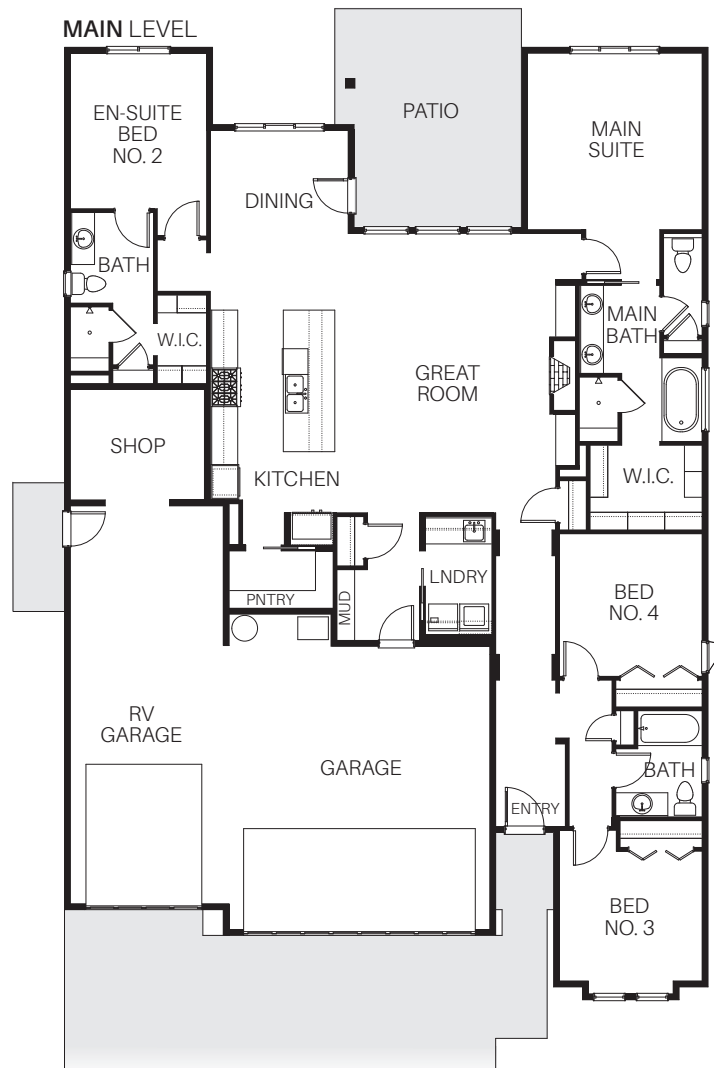

GREYHAWK II

BLACKROCK
HOMES

4 bed 3 bath 3 car/RV 2237 sq ft

BlackrockHomes.com

Actual floor plan may vary from pictured plan and subject to change without notification. See Sales Team for more details. BTVA. 🏠