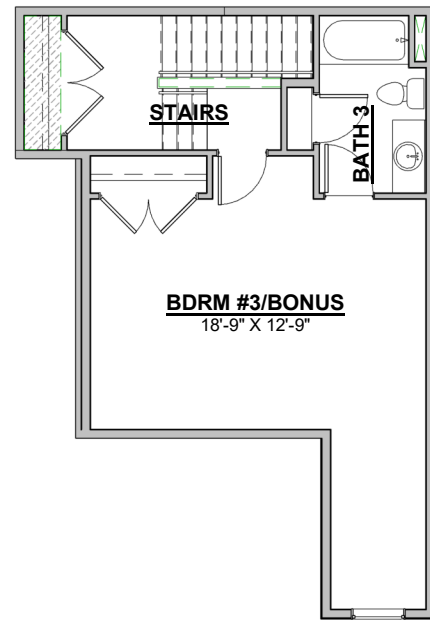

BLACKROCK HOMES

PLAN: GILBERT (2611 FT²)

MAIN LEVEL

UPPER LEVEL