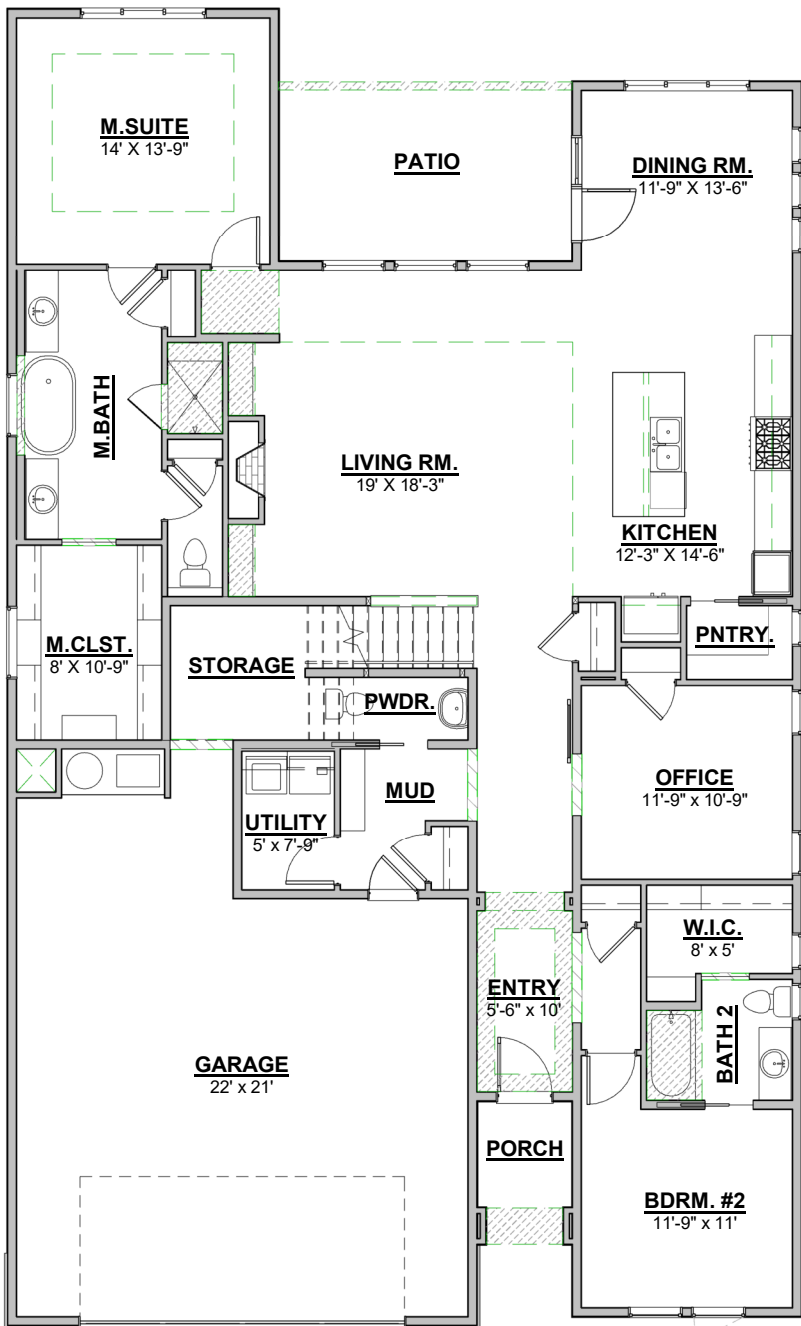

BLACKROCK HOMES

PLAN: GILBERT (2611 FT²)

MAIN LEVEL

UPPER LEVEL