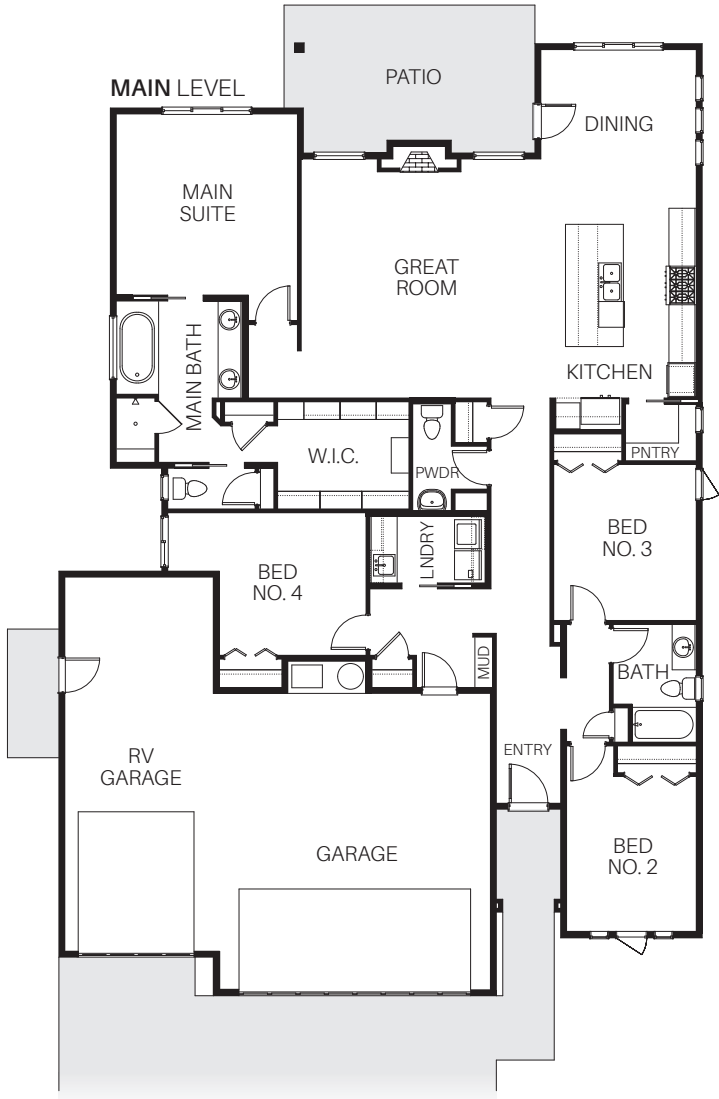

FOX FIRE II

BLACKROCK
HOMES

4 bed 2.5 bath 2 car + RV 2237 sq ft

BlackrockHomes.com

Actual floor plan may vary from pictured plan and subject to change without notification. See Sales Team for more details. BTVA. 🏠