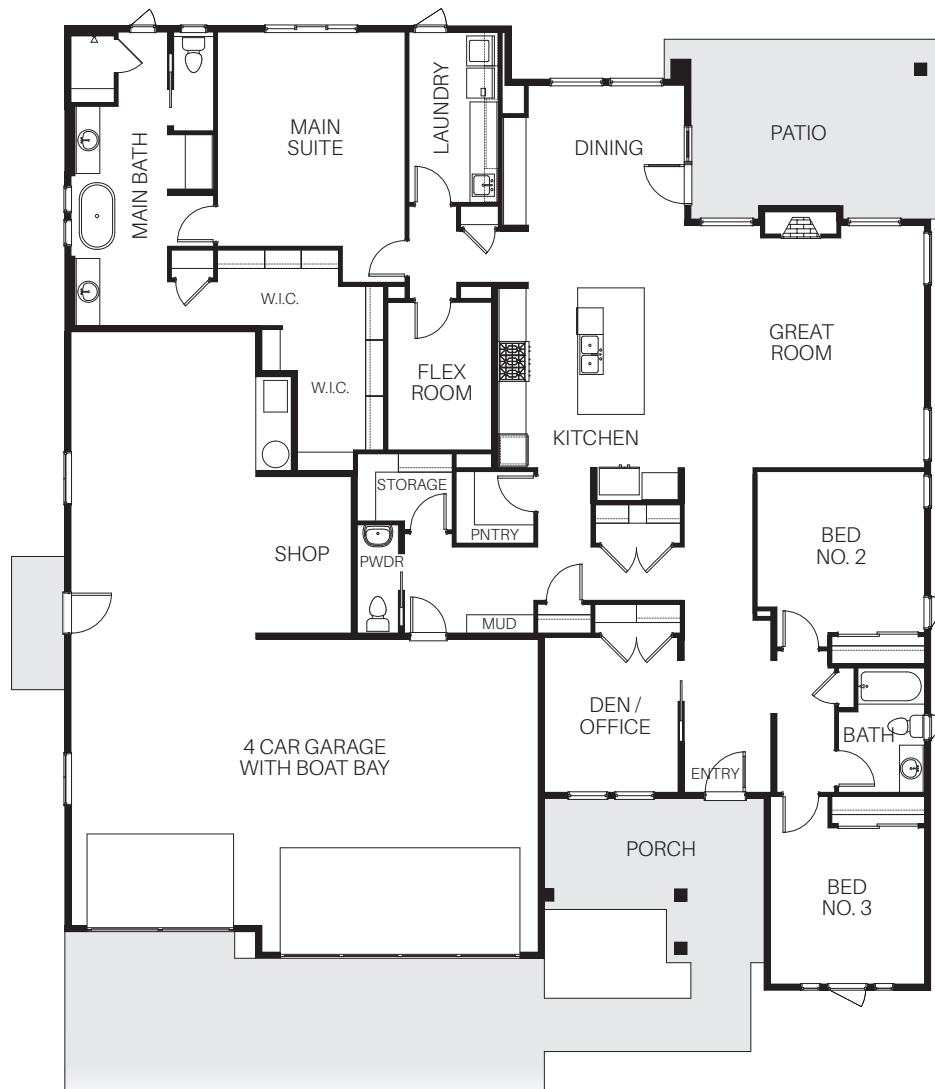

# CLEARWATER

BLACKROCK  
HOMES

3 bed 2.5 bath 4 car w/boat bay 2785 sq ft

BlackrockHomes.com

Actual floor plan may vary from pictured plan and subject to change without notification. See Sales Team for more details. BTVA. 🏠