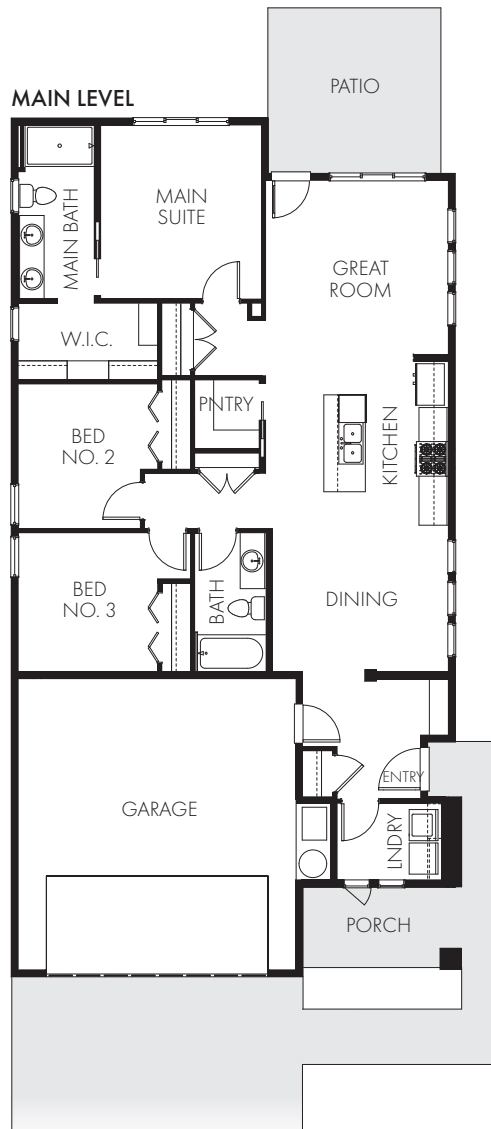

BISBEE

BLACKROCK HOMES

3 bed 2 bath 2 car 1390 sq ft

BlackrockHomes.com

Actual floorplan may vary from pictured plan and subject to change without notification. See Sales Team for more details. BTVA. 🏠