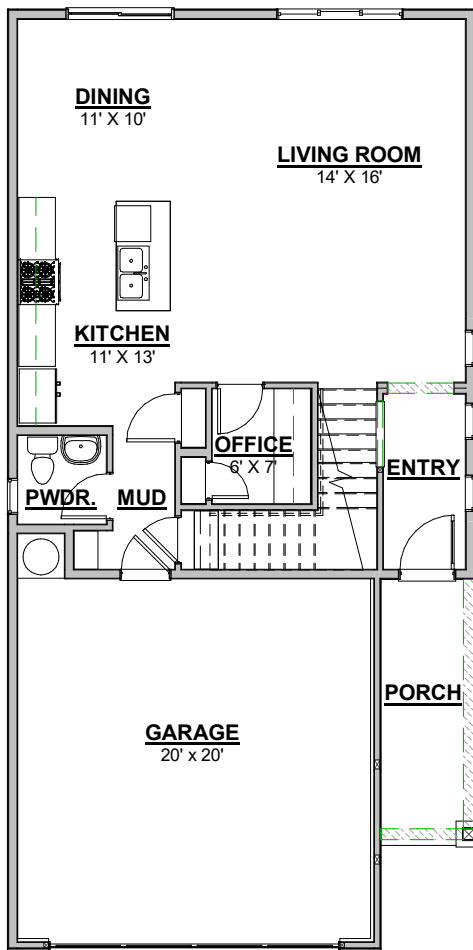

BLACKROCK HOMES

PLAN: BILTMORE

(1784 FT²)

MAIN LEVEL

UPPER LEVEL