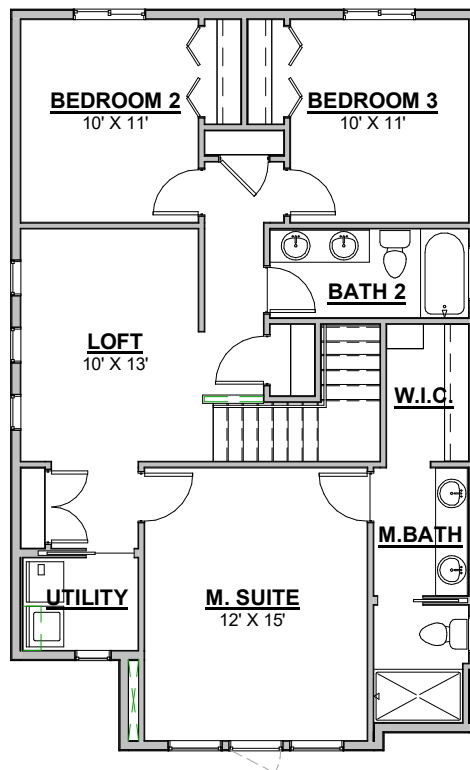

BLACKROCK HOMES

PLAN: BILTMORE

(1784 FT²)

MAIN LEVEL

UPPER LEVEL