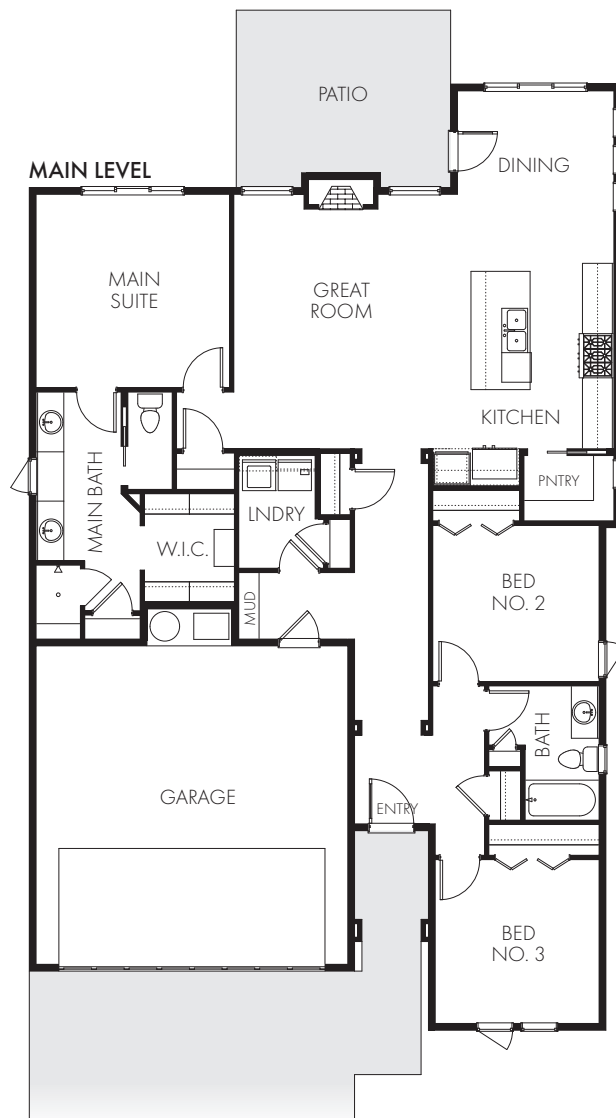

AVALON

BLACKROCK HOMES

 3 bed

 2 bath

 2 car

 1684 sq ft

BlackrockHomes.com

Actual floorplan may vary from pictured plan and subject to change without notification. See Sales Team for more details. BTVA. 