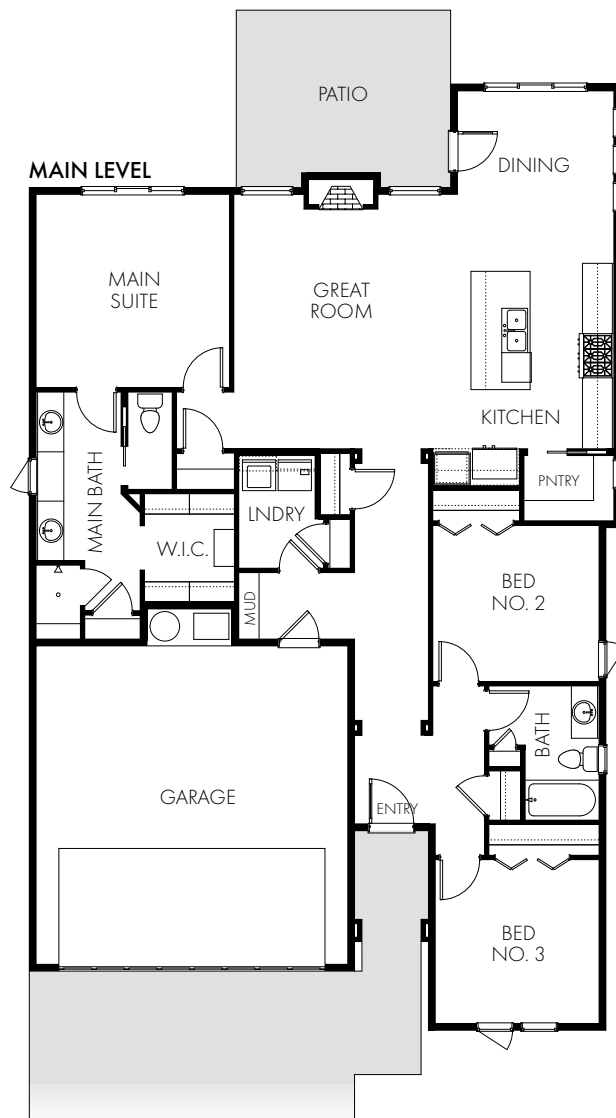

AVALON

BLACKROCK HOMES

3 bed

2 bath

2 car

1684 sq ft

BlackrockHomes.com

Actual floorplan may vary from pictured plan and subject to change without notification. See Sales Team for more details. BTVA. 🏠