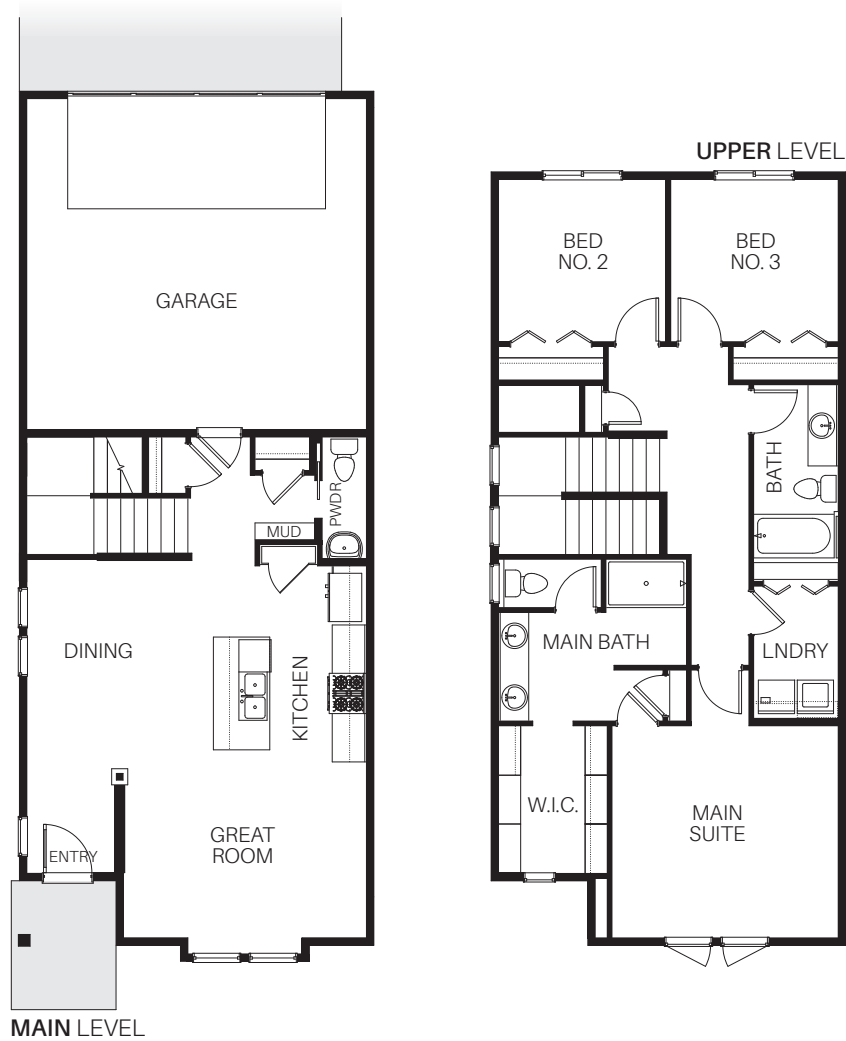

ASHBY

BLACKROCK
HOMES

3 bed 2.5 bath 2 car 1643 sq ft

BlackrockHomes.com

Actual floor plan may vary from pictured plan and subject to change without notification. See Sales Team for more details. BTVA. 