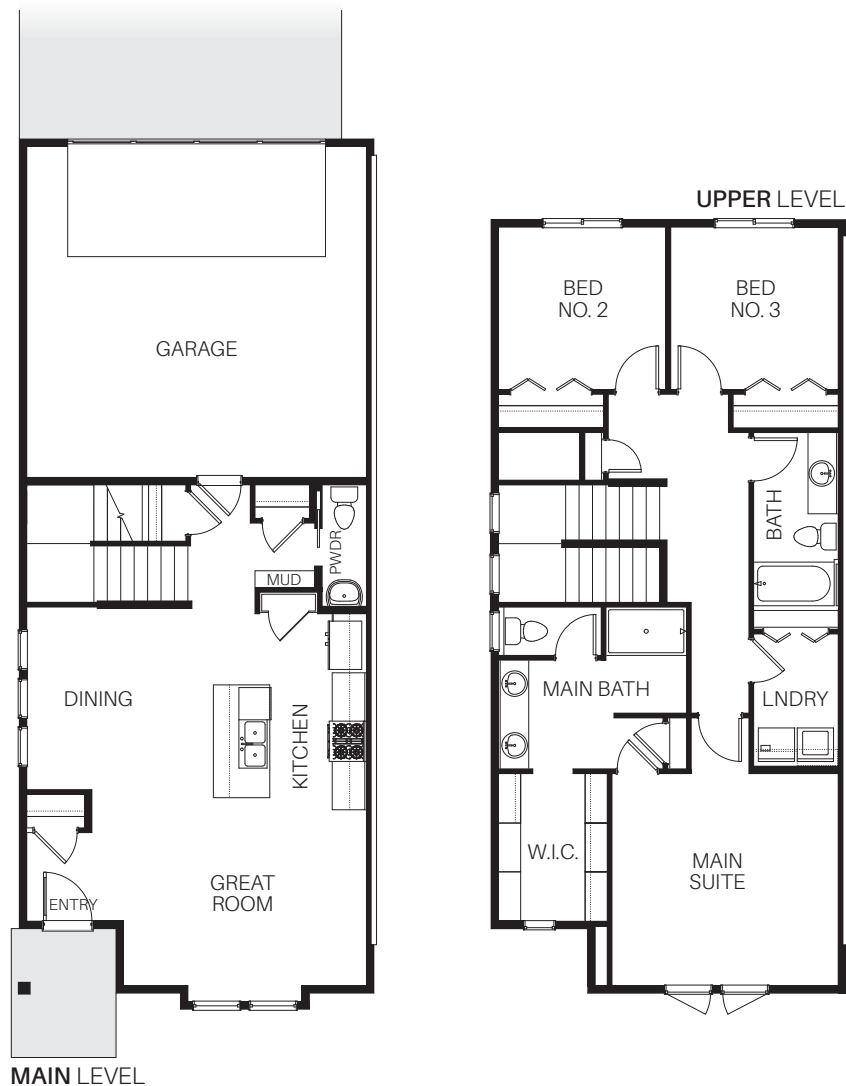

ASHBY

BLACKROCK HOMES

3 bed 2.5 bath 2 car 1643 sq ft

BlackrockHomes.com

Actual floor plan may vary from pictured plan and subject to change without notification. See Sales Team for more details. BTVA. 